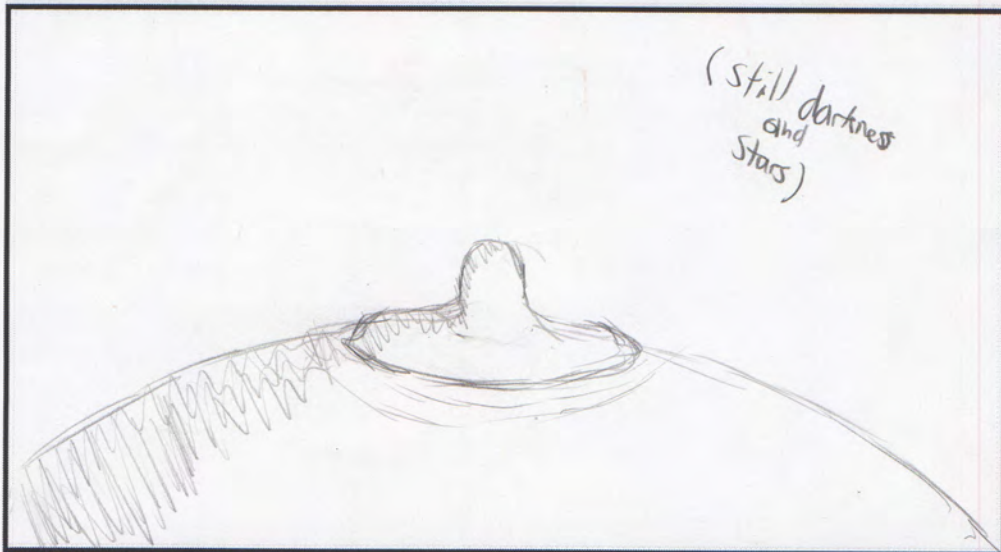

Project: The Sensuous Demos

Date:

Director: Jeremy Abel

Storyboards:

1st A.D.:

U.P.M.:

Page: 1 / 1

Scene 1

Shot # 1

Slow pan above a planet. Subtle music, low ambient

Location Outer Babylon

Scene 1

Shot # 2

A large nipple rises over the horizon. Still slow

Slow, like 2001

Location Nipple Mountain

Scene 1

Shot # 3

Crossfade to wide shot of boob planet. Slight zoom out

Location

Project: The Sensual Demo

Date:

Director: Jeremy Abel

Storyboards:

Zoom thru text! Hole

Noosh!

Location

Scene 1 Shot # 3

Type passes camera, hole opens in boob planet, we enter it.

Location