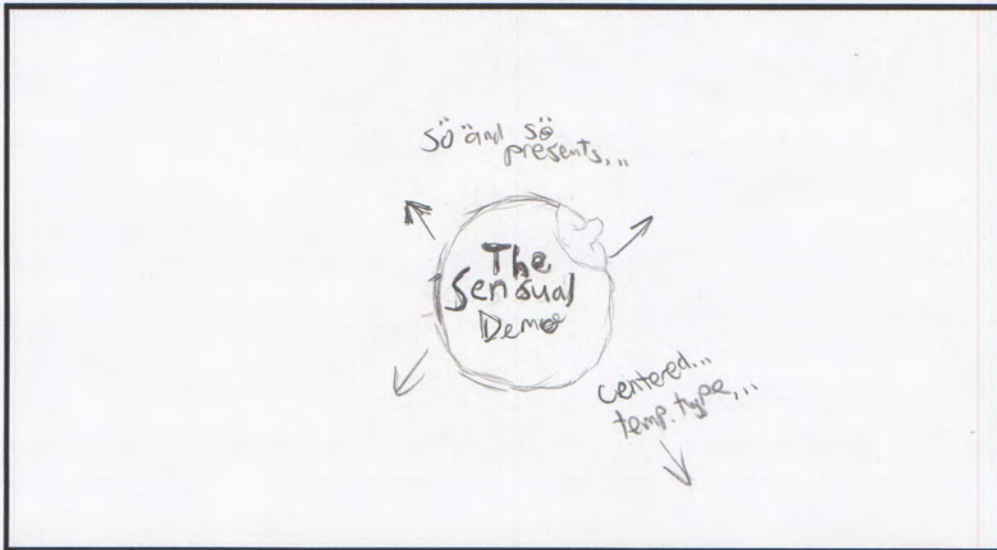

Project: The Sensual Demo

Date:

Director: Jeremy Abel

Storyboards:

1st A.D.:

U.P.M.:

Page: 2 / 1

Scene 1 Shot # 3

Type scales in each letter a bit offset. Bouncy!

Pause for a bit to read.

Location